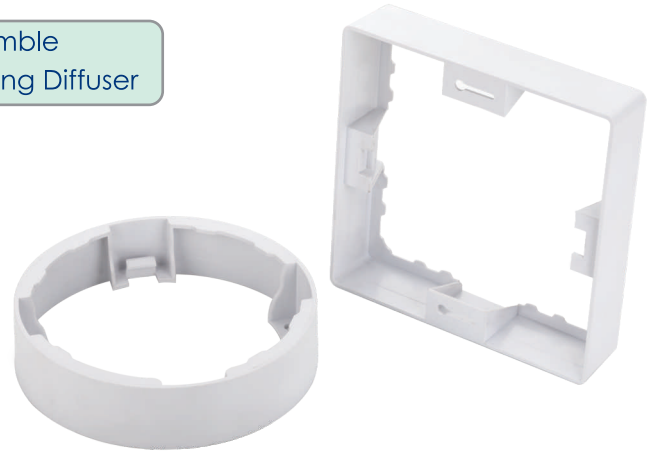

We look forward to serving you.

more powerful

RIMLESS

LED Backlit Panel Housing

- Easy To Assemble
- Push Fit Locking Diffuser

Product Code	Suitable for watt	Cut-Out (inch)	Housing Size (mm)
RL-04 RD	6W	4"	Ø115 X 37
RL-05 RD	12W	5"	Ø145 X 37
RL-06 RD	18W	6"	Ø165 X 37
RL-04 SQ	6W	4"	115 X 115 X 37
RL-05 SQ	12W	5"	145 X 145 X 37
RL-06 SQ	18W	6"	165 X 165 X 37

- Easy To Assemble
- Push Fit Locking Diffuser

DEEP DOWN

LED Backlit Deep Panel Housing

Product Code	Suitable for watt	Cut-Out (inch)	Housing Size (mm)	Housing Color
DD-04 RD	6W	4"	Ø115 X 45	Black / White
DD-05 RD	12W	5"	Ø145 X 45	Black / White
DD-06 RD	18W	6"	Ø165 X 45	Black / White