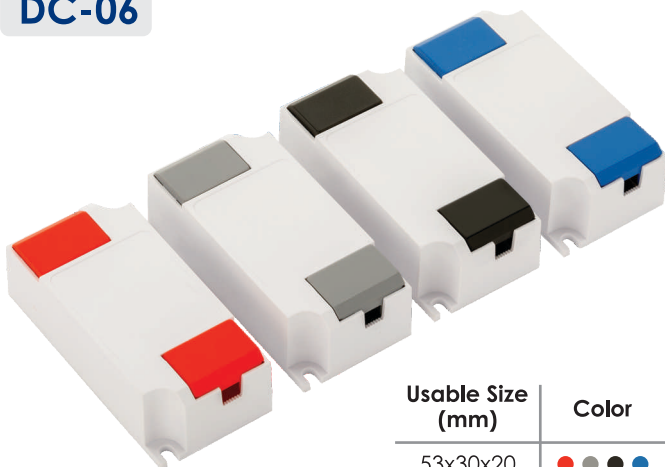

BULKHEAD

LED Wall/Ceiling Light Housing

Product Code	Suitable for watt	Housing Size (mm)	Housing Color
BH-10 RD	10W	Ø140 X 50	Black / White
BH-20 RD	20W	Ø175 X 55	Black / White
BH-10 OL	10W	170 X 70 X 50	Black / White
BH-20 OL	20W	207 X 99 X 60	Black / White

DRIVER CABINETS

DC-01

Usable Size (mm)	Color
32x19x17	○

DC-02

Usable Size (mm)	Color
55x29x22	○ ● ●

DC-03

Usable Size (mm)	Color
70x34x22	○ ● ●

DC-04

Usable Size (mm)	Color
100x34x30	○ ●

DC-05

Usable Size (mm)	Color
38x31x15	○ ● ●

DC-06

Usable Size (mm)	Color
53x30x20	● ● ● ●

DC-07

Usable Size (mm)	Color
60x25x20	● ● ●

25+
YEARS OF
MANUFACTURING
EXCELLENCE