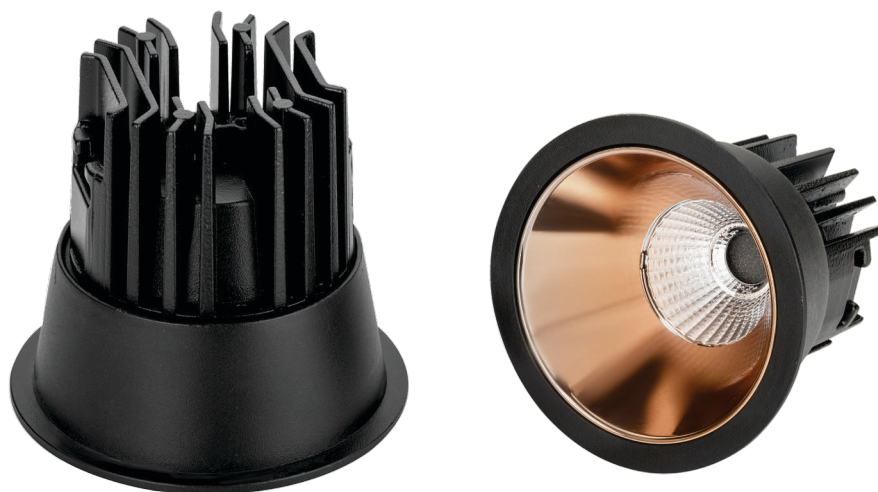

DELTA PLUS

LED COB Light Housing

Product Code	Suitable for watt	Cut-Out (mm)	Housing Size (mm)	Housing Color
DP-07	7W	Ø60	Ø69X 57	Black / White
DP-12	12W	Ø73	Ø83X 72	Black / White